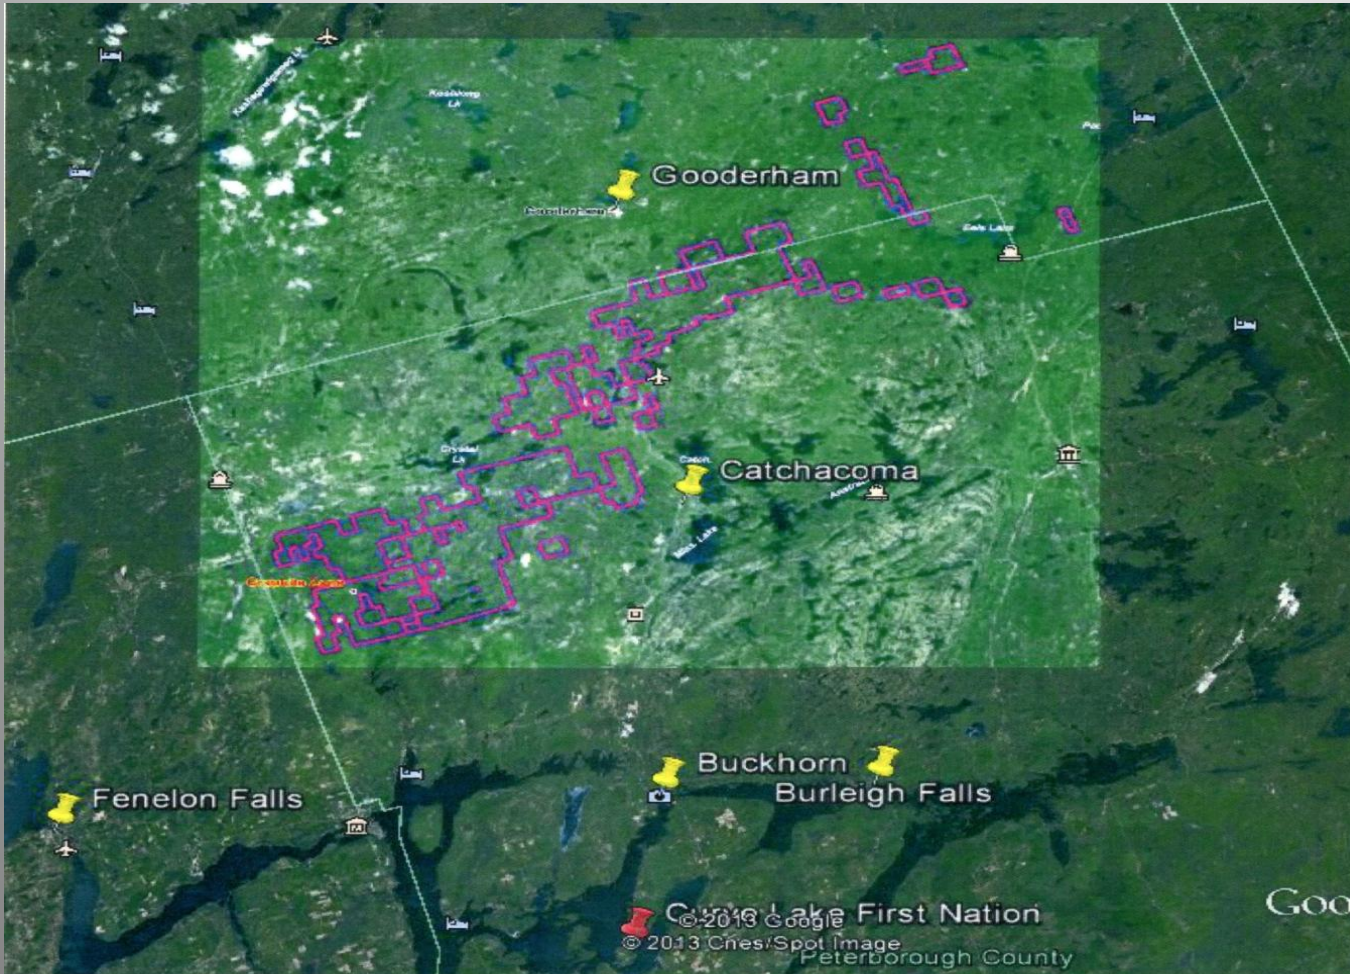

ATTENTION CURVE LAKE FIRST NATION HARVESTERS

Do you currently hunt, fish, trap or gather within this area marked in purple?

Valterra Resource Corp. is in the beginning stages of exploring for graphite in this territory. If you currently harvest within this area, we are interested in speaking with you.